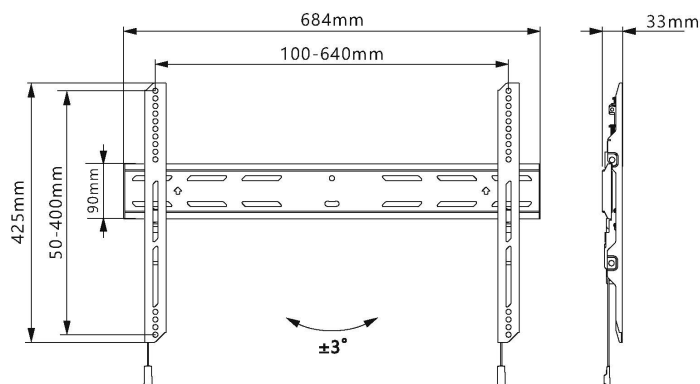

FWM 01

The Tono FWM 01 TV wall mount flat screen bracket provides a universal mounting solution for all types of flat screen TVs (LED/LCD/Plasma). This bracket helps to free up counter, table or desk space and adds sleek contemporary style. It is suitable for a screen size between 32" - 65" with a maximum weight capacity of 60 kgs. The depth from the TV to wall is minimum and the unlock tab is an important component of this wall mount. LED televisions are slim and light and a suitable option is needed to hang these good looking displays.

Features

- Slim Flat Panel TV wall Mount for 32" to 65"
- Spring Lock for easy disengagement
- Vesa compliant
- Supports flat panel tv up to 60kgs

SPECIFICATIONS

Model Name	FWM 01
Quantity in Box	1
Width	684mm
Height	425mm
Depth	33mm
Weight	6kgs
Maximum TV Weight	60kgs

PACKAGE SPECIFICATIONS

Width	700mm
Height	500mm
Depth	40mm
Weight	8kgs

ADDITIONAL INFORMATION

TV Size Range	Medium (32" to 65")
TV Type	LCD TV, LED TV
Mount Type	Fixed
VESA Compliance	200x200, 300x300, 600 x 400
Max Weight	60kgs