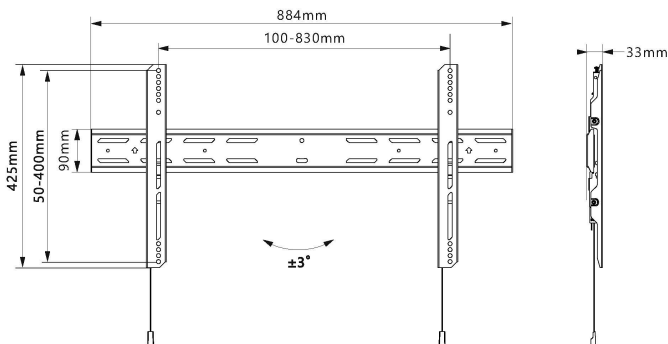

FWM 02

Create a whole new environment in your home with Tono FWM 02 TV wall mount by mounting your flat screen TV close to the wall while ensuring there is enough space for cables and ventilation. The FWM 50 is ideal for mounting your 47 - 75 LED, Plasma or LCD TV in a slim and stylish way, and installation is simple with included mounting materials.

Features

- Slim Flat Panel TV wall Mount for 47" to 75"
- Quickfit Kit
- Vesa compliant
- Sits just 25mm from the wall
- Supports flat panel tv up to 60kgs

SPECIFICATIONS

Model Name	FWM 02
Quantity in Box	1
Width	884mm
Height	425mm
Depth	33mm
Weight	9kgs
Maximum TV Weight	60kgs

PACKAGE SPECIFICATIONS

Width	900mm
Height	450mm
Depth	40mm
Weight	9kgs

ADDITIONAL INFORMATION

TV Size Range	Medium (32" to 55"), Large (47" to 75")
TV Type	LED TV
Mount Type	Fixed
VESA Compliance	600 x 400, 800 x 400
Weight	40kgs - 60kgs