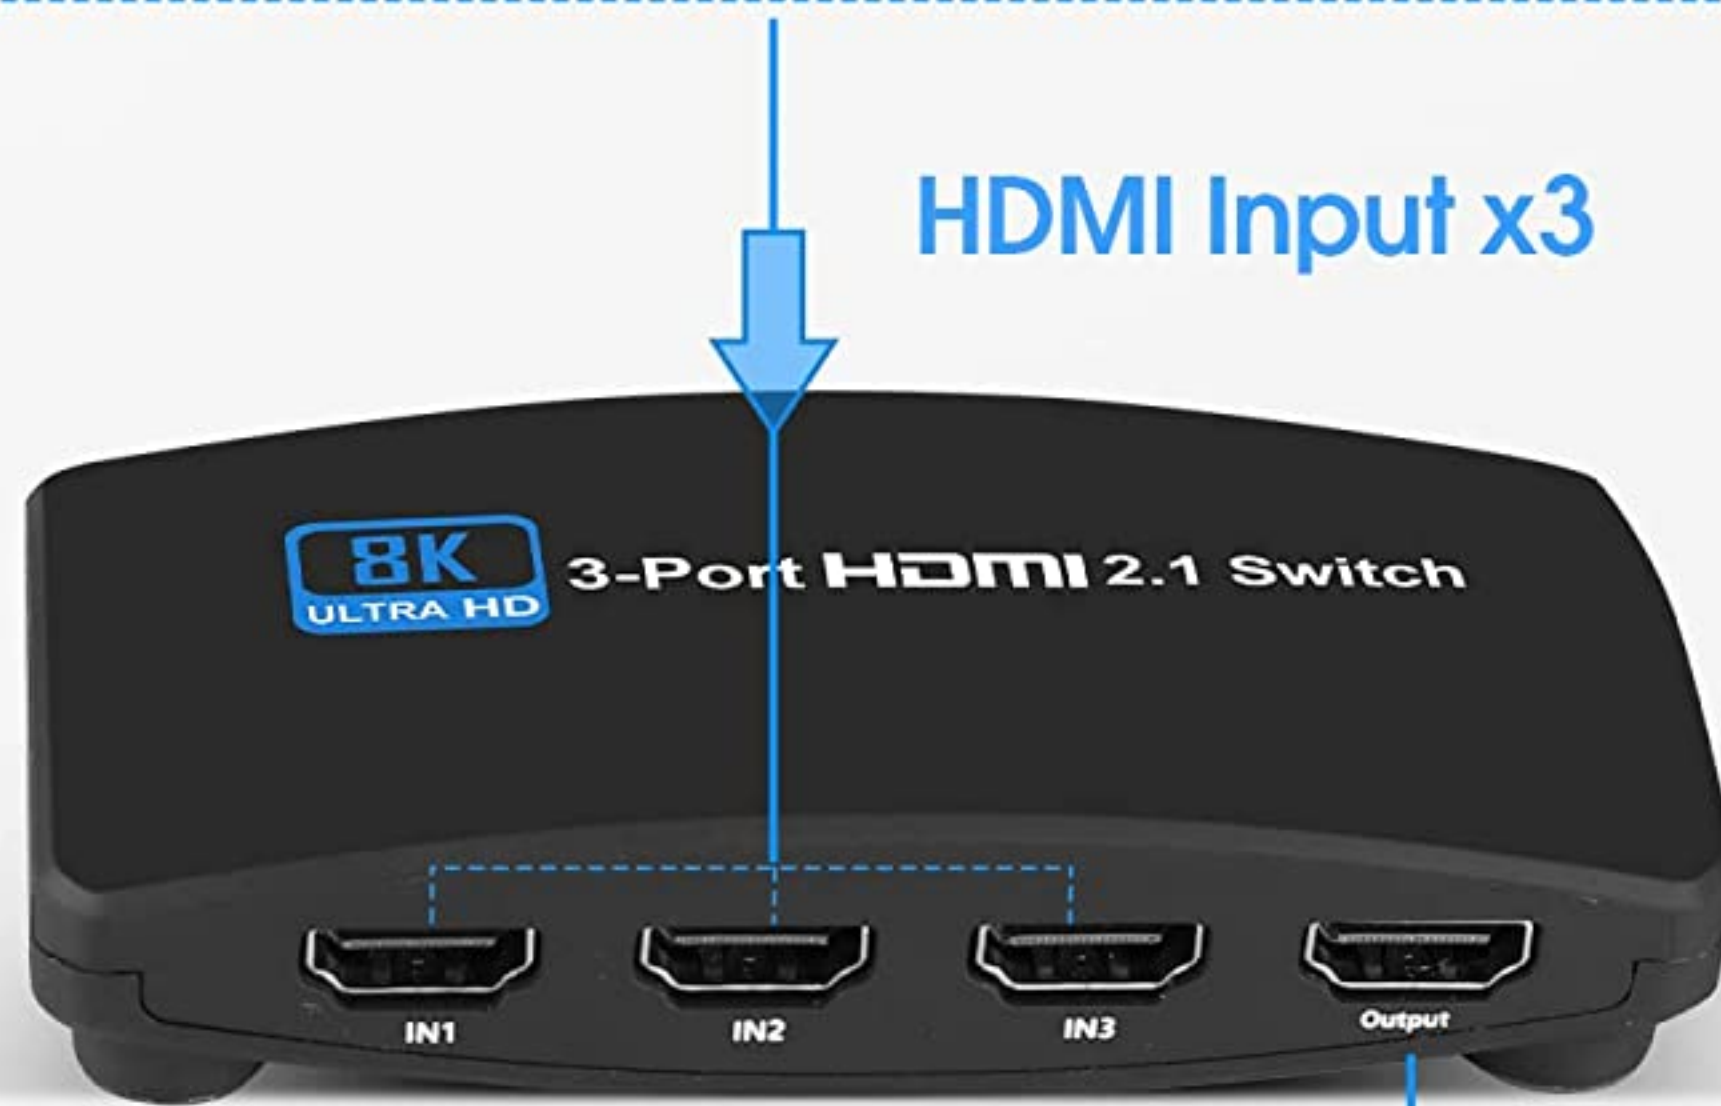

4K
120Hz

HDR

Signal indicator
& Switch button

All ports on one side for
easy cable organization
and assembly

Power supply for more
stable signal transmission

16Feet

Remote Control

Please remove the gasket before using the remote control and use it within 16 feet.

Switch three input sources you like at will

According to requirements, it can be switched manually through the button on the product, or switched by remote control.

Mini Size

11*6*1.9 cm

Compatible Devices