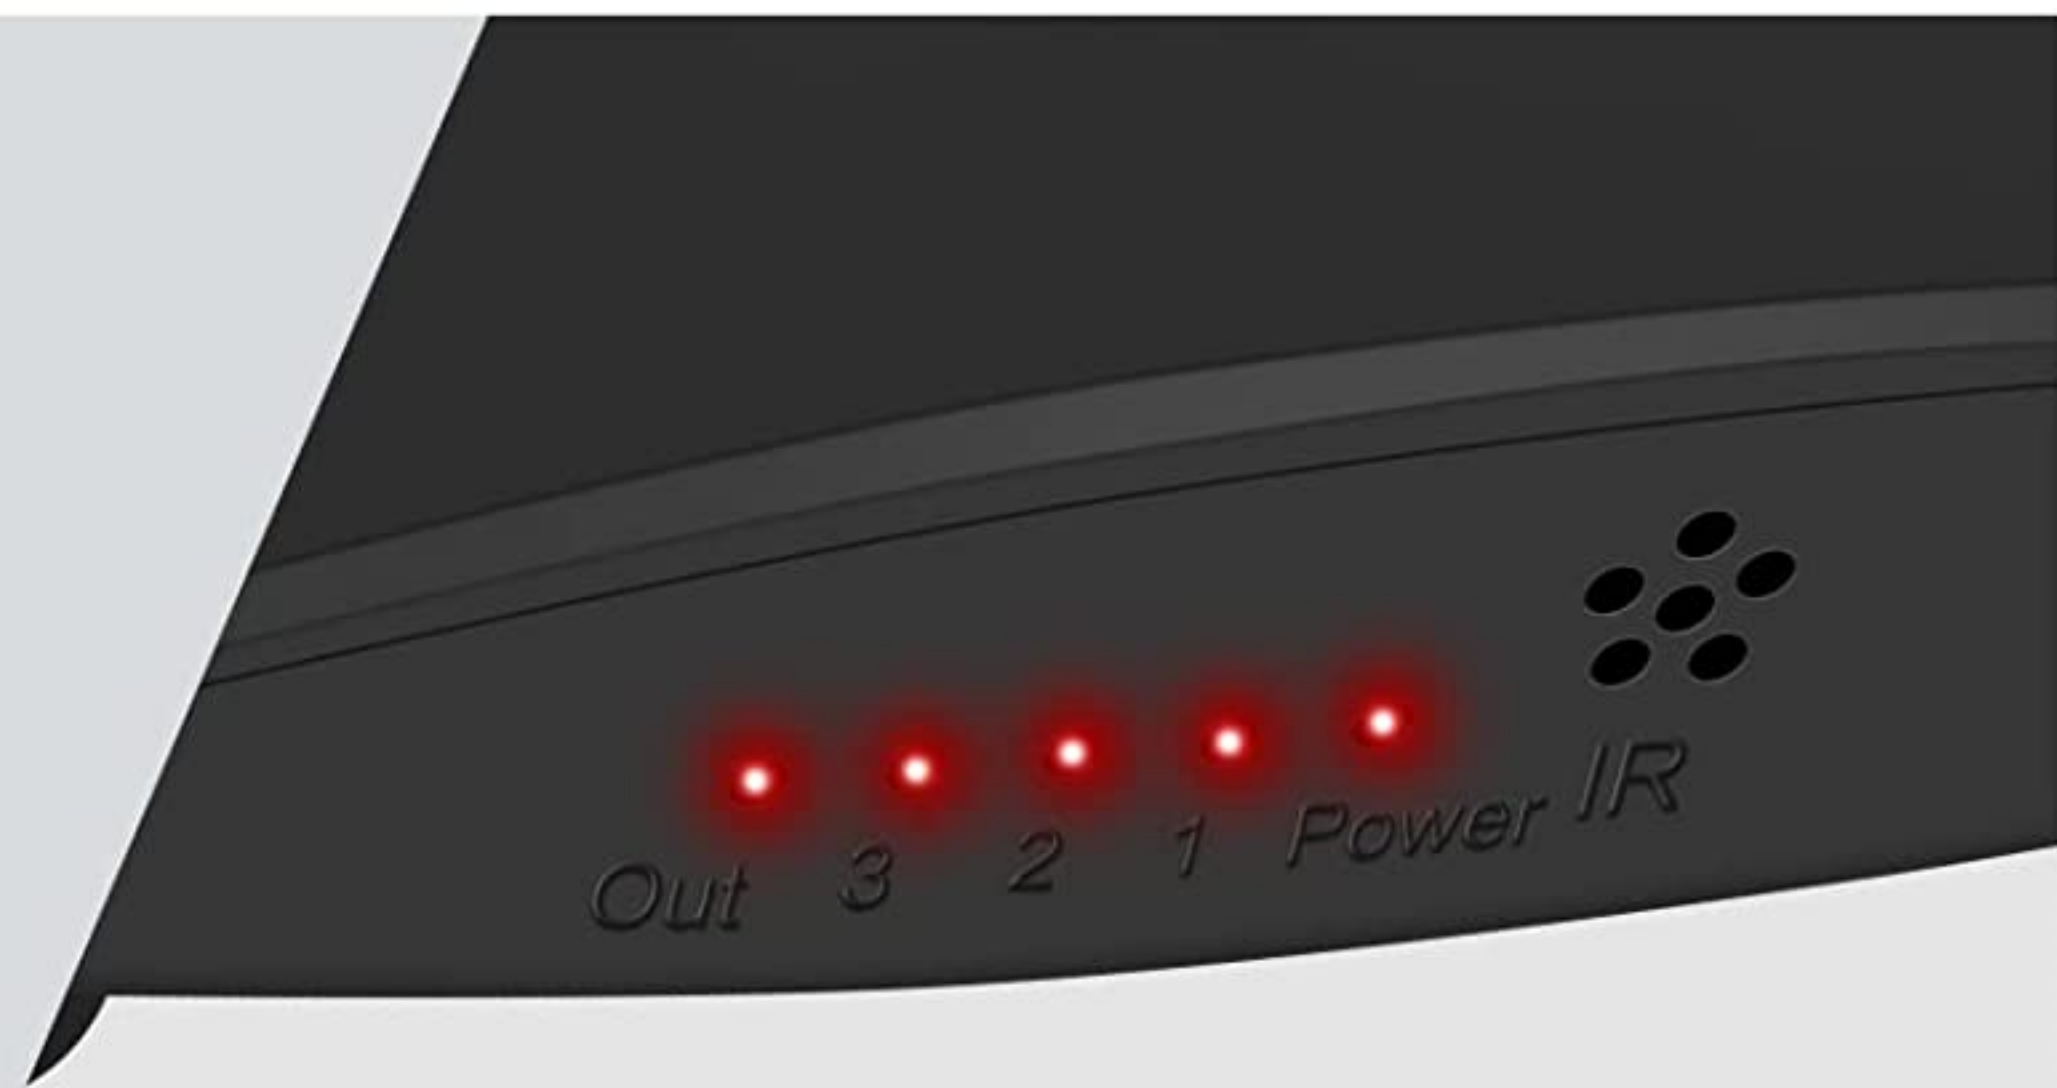

SWITCH 38

8K SWITCHING AT 60HZ
WITH REMOTE CONTROL

8K@60Hz/4K@120Hz/1080P@240Hz Resolution

The highest configuration available for your
hoice, enjoy high refresh rate

HDMI SWITCH 3 IN 1 OUT

3x1
HDMI 2.1

8K
60Hz

4K
120Hz

HDR

Signal indicator
& Switch button

All ports on one side for
easy cable organization
and assembly

Power supply for more
stable signal transmission

16Feet

Remote Control

Please remove the gasket before using the remote control and use it within 16 feet.

Switch three input sources you like at will

According to requirements, it can be switched manually through the button on the product, or switched by remote control.

Mini Size

11*6*1.9 cm

Compatible Devices