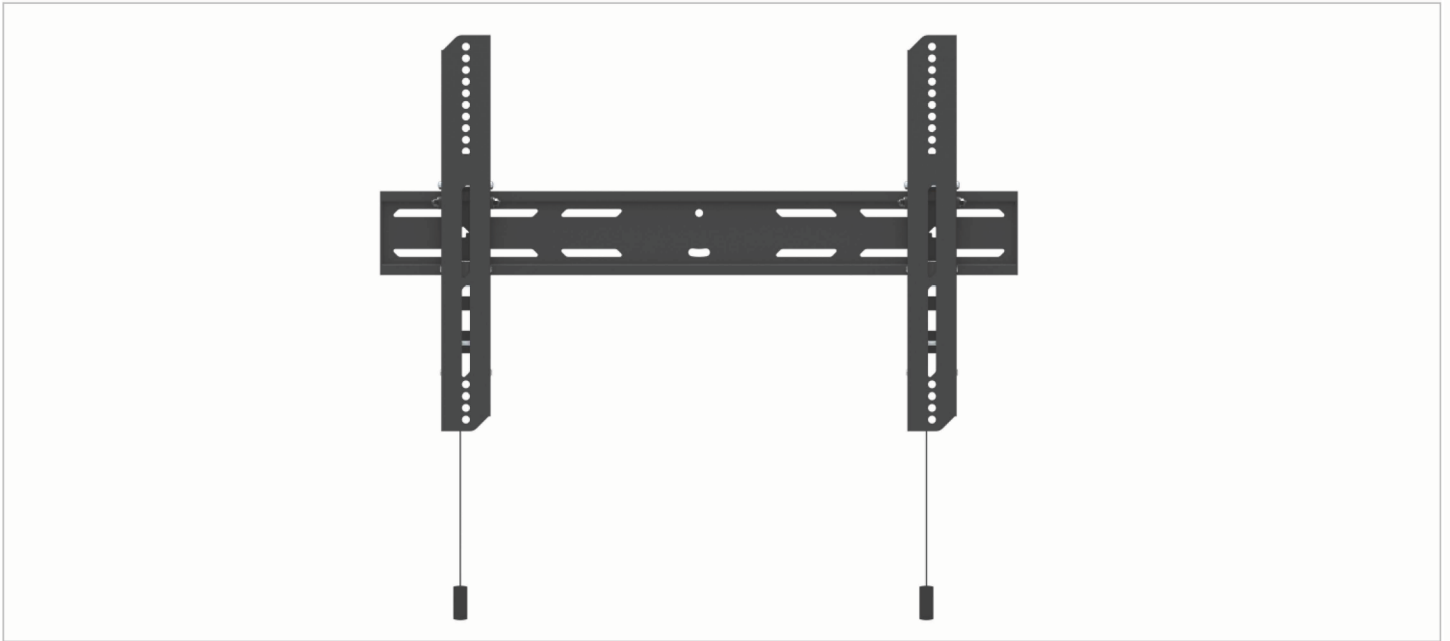

TMS 01

Tono TMS 01 Tilt TV Wall mount is the slimmest wall mount in India and is also the strongest. It has a load bearing capacity of 60 kgs and has been tested three times its stated strength. Tilt technology helps you avoid glare and math the perfect viewing angle reducing any neck strain that may occur due to inappropriate height of the television. This mount is compatible between 32" to 65" televisions available in India.

Tilting gives you an option for lowering angle of the display.

Tono Tilt Wall mounts come with 5 year warranty

Features

- Slimmest Tilt Flat Panel TV wall Mount for 32" to 65"
- Quickfit Kit
- Vesa compliant
- Sits just 35 mm from the wall
- Supports flat panel tv up to 60 kgs

SPECIFICATIONS

Model Name	TMS 01
Quantity in Box	1
Width	684 MM
Height	425 MM
Depth	35 MM
Weight	7kgs
Maximum TV Weight	60kgs

PACKAGE SPECIFICATIONS

Width	720 mm
Height	464mm
Depth	45mm
Weight	8kgs

ADDITIONAL INFORMATION

TV Size Range	Medium (32" to 65")
TV Type	LCD TV, LED TV
Mount Type	Tilt
VESA Compliance	200 x 200, 300 x 300, 400 x 400, 600 x 400
Weight	25kgs- 40kgs, 40kgs- 60kgs