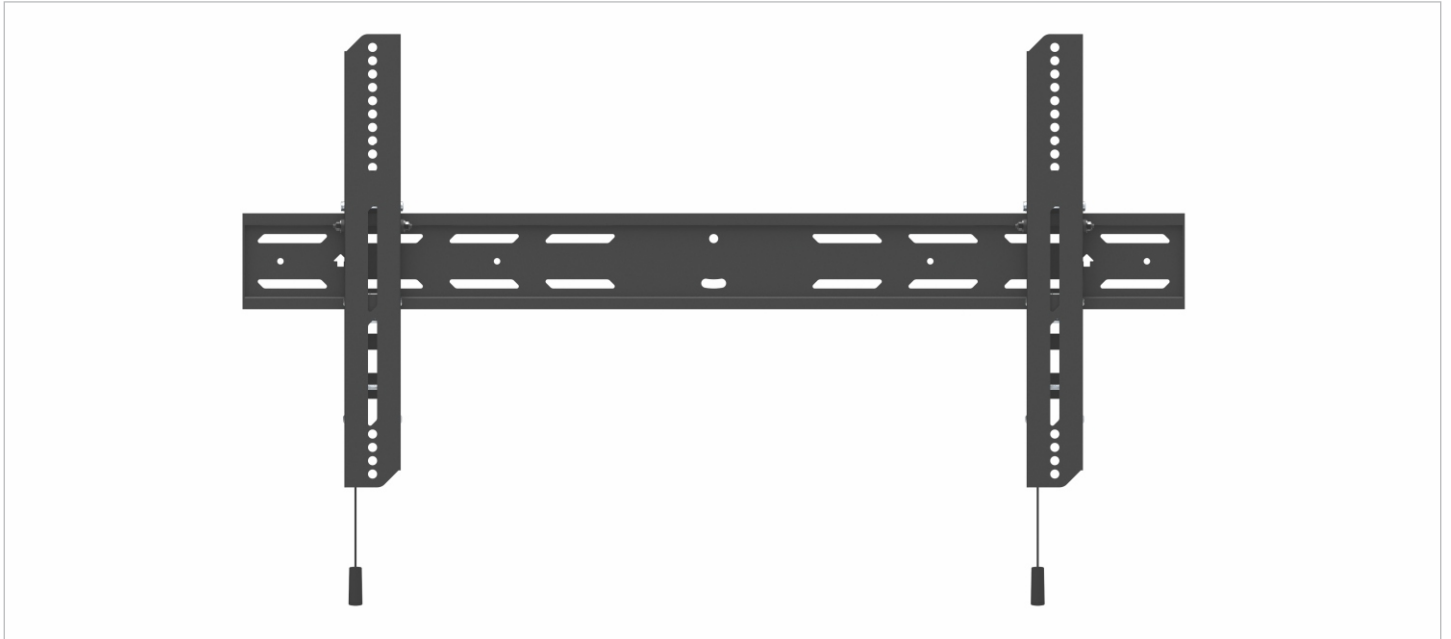

TMS 02

Tono TMS 02 Tilt TV Wall mount is the slimmest wall mount and is also the strongest. It has a load bearing capacity of 60 kgs and has been tested three times its stated strength. Tilt technology helps you avoid glare and math the perfect viewing angle reducing any neck strain that may occur due to inappropriate height of the television. This mount is compatible between 42" to 65" televisions available in India.

Tilt Wall mount reduces the glare and adjusts the angle downwards.

Tono Tilt TV mounts come with 5 year warranty.

Features

- Slimmest Tilt Flat Panel TV wall Mount for 42" to 65"
- Quickfit Kit
- Vesa compliant
- Sits just 40 mm from the wall
- Supports flat panel tv up to 60 kgs

TV Size Range	Large (47" to 65")
TV Type	LCD TV, LED TV
Mount Type	Tilt
VESA Compliance	200 x 200, 300 x 300, 400 x 400, 600 x 400
Weight	25kgs- 40kgs, 40kgs- 60kgs