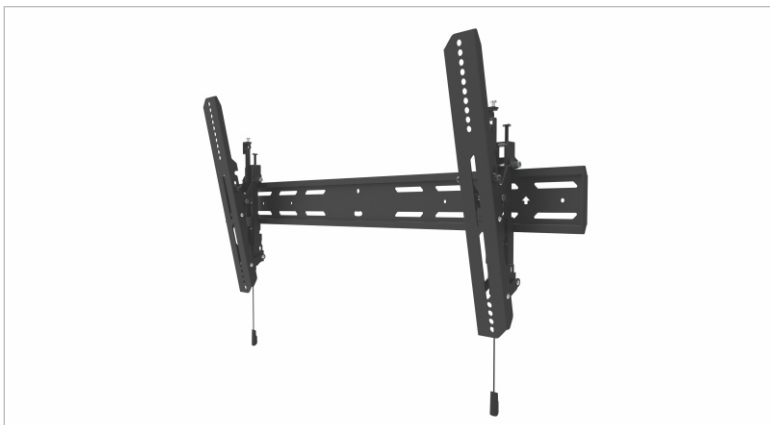

TMS 02

Tono TMS 02 Tilt TV Wall mount is the slimmest wall mount and is also the strongest. It has a load bearing capacity of 60 kgs and has been tested three times its stated strength. Tilt technology helps you avoid glare and math the perfect viewing angle reducing any neck strain that may occur due to inappropriate height of the television. This mount is compatible between 42" to 65" televisions available in India.

Tilt Wall mount reduces the glare and adjusts the angle downwards.

Tono Tilt TV mounts come with 5 year warranty.

Features

- Slimmest Tilt Flat Panel TV wall Mount for 42" to 65"
- Quickfit Kit
- Vesa compliant
- Sits just 40 mm from the wall
- Supports flat panel tv up to 60 kgs

SPECIFICATIONS

Model Name	TMS 02
Quantity in Box	1
Width	864mm
Height	440mm
Depth	25mm
Weight	7kgs
Maximum TV Weight	60kgs

PACKAGE SPECIFICATIONS

Width	900mm
Height	464mm
Depth	45mm
Weight	8kgs

ADDITIONAL INFORMATION

TV Size Range	Large (47" to 65")
TV Type	LCD TV, LED TV
Mount Type	Tilt
VESA Compliance	200 x 200, 300 x 300, 400 x 400, 600 x 400
Weight	25kgs- 40kgs, 40kgs- 60kgs