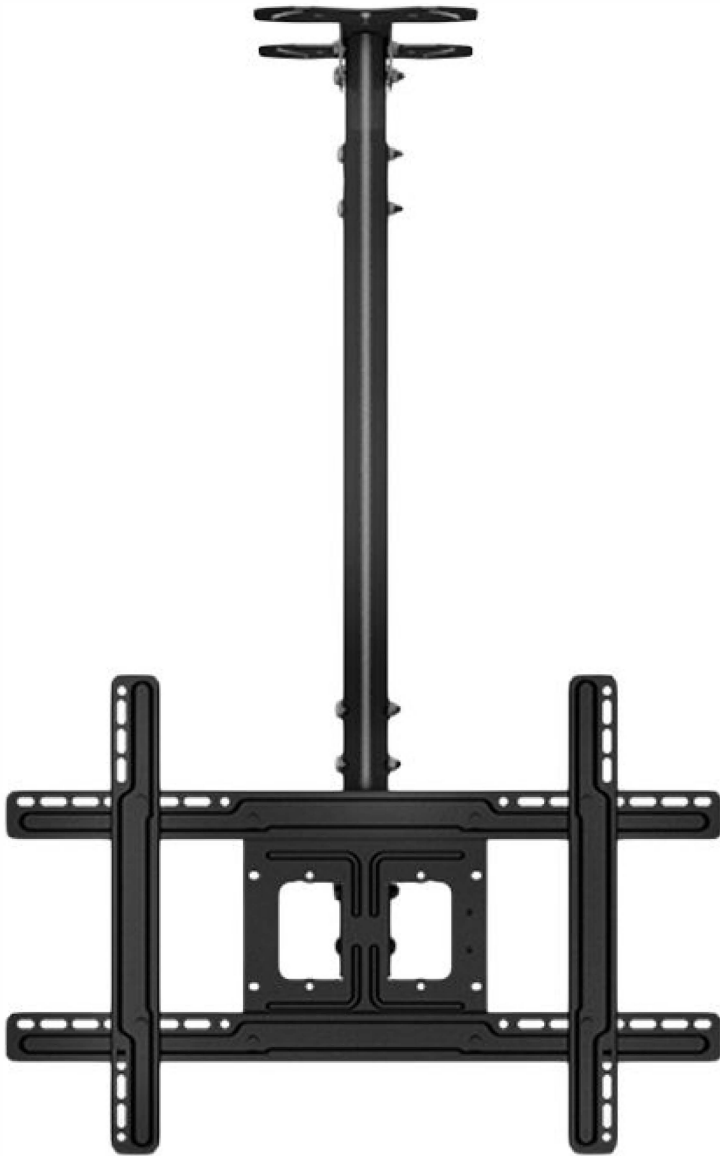

**NBT 56**

The Tono NB T56 TV CEILING MOUNT is a ceiling mount for 37" –75" flat- panel TVs. This mount is a great choice for space- saving corner placement or when wall mounting is not an option. tilt angle of 15 degrees makes it easy to adjust the glare , and a unique wire management channel conceals and routes cables from ceiling to TV. TV rotates 60° after mounting to ensure full flexibility. Carries maximum TV weight upto 68 kgs which takes care of all modern Televisions.

Tono TV Ceiling Mounts are designed for robust performance and carry warranty for 5 years.

**Features**

- Universal mounting bracket fits nearly all Flat Panel Tv's
- Built in wire- managment system
- Rotates 60 degrees for full flexibility
- Adjustable height from 725mm to 1505mm

**SPECIFICATIONS**

Model Name	NB T56
Quantity in Box	1
Width	650mm
Height	725mm
Depth	60mm
Weight	10kgs
Maximum TV Weight	68kgs

**PACKAGE SPECIFICATIONS**

Width	850mm
Height	1100mm
Depth	70mm
Weight	11kgs

**ADDITIONAL INFORMATION**

TV Size Range	Medium (32" to 55"), Large (47" to 65"), X- Large (49" to 75")
TV Type	LCD TV, LED TV
Mount Type	Ceiling
VESA Compliance	400 x 400, 600 x 400
Weight Capacity	60 KGS