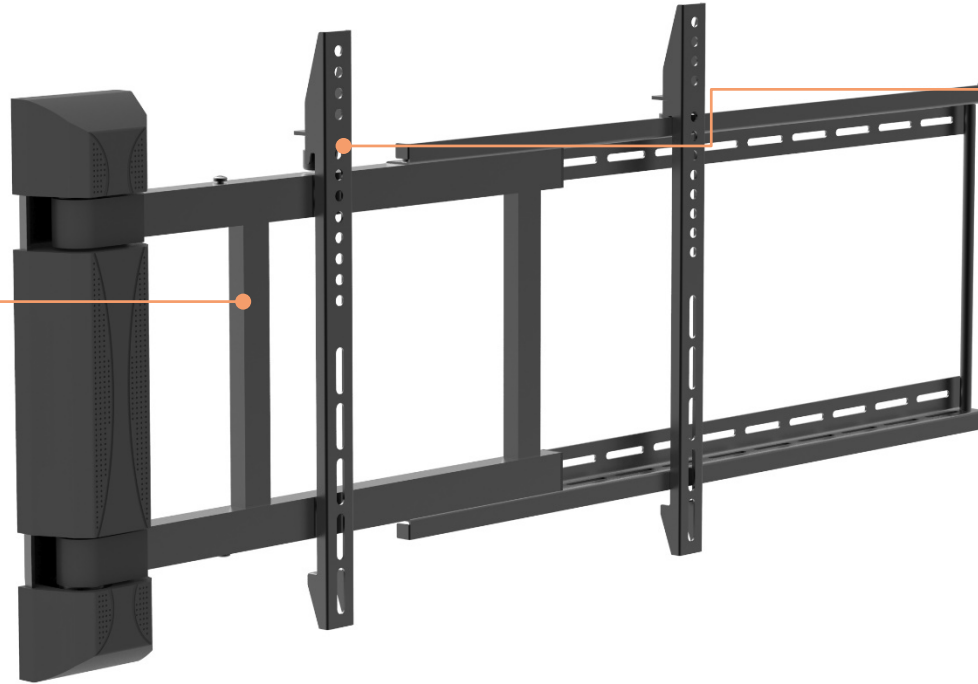

designed for today

Turn Your TV with touch of a button

motorisedmount

Tono RWM 65

Turn your TV on touch of a remote

1. Wall mount that turns at a touch of a button
2. Immersive viewing experience from anywhere in the room
3. Automation friendly
4. Suitable for TV's ranging 32" - 70"

TV watching experience

Can Sync with Existing TV Remote

Get the best view from anywhere in the room

Find the perfect viewing angle
without leaving your seat

designed for today