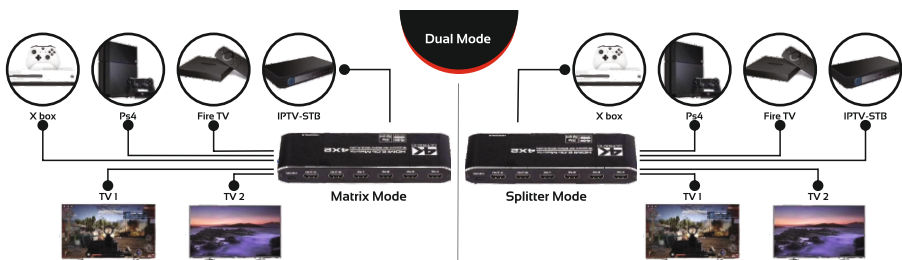

# 3 in 1 HDMI Switcher / Splitter

## Audio De-Embedder at 4K 60 (4:4:4)

### UHD Support - 4 in 2 out

**PRO UHD 42**

**TNO**  
SYSTEMS

## Features

- Connect 2 TVs or projectors and switch between four connected HDMI devices.
- HDMI matrix switch allows you to watch other HDMI devices on 2 screens independently.
- Ideal for presentations or distribution to another room.
- Suitable for Ultra HD 4K, Full HD 1080p and all 3D formats.
- Supports Dolby Atmos, TrueHD, DTS-HD Master Audio and all other common audio formats.
- If required, select your video resolution (4k2k, 1080p, 1080i) and audio format (HD Audio, DTS 5.1, Dolby Digital, PCM 2.0) on the HDMI output, using the unique EDID switch.
- Includes built-in repeater and equalizer for correcting any signal loss.
- Interference-free, solid metal high-quality casing.