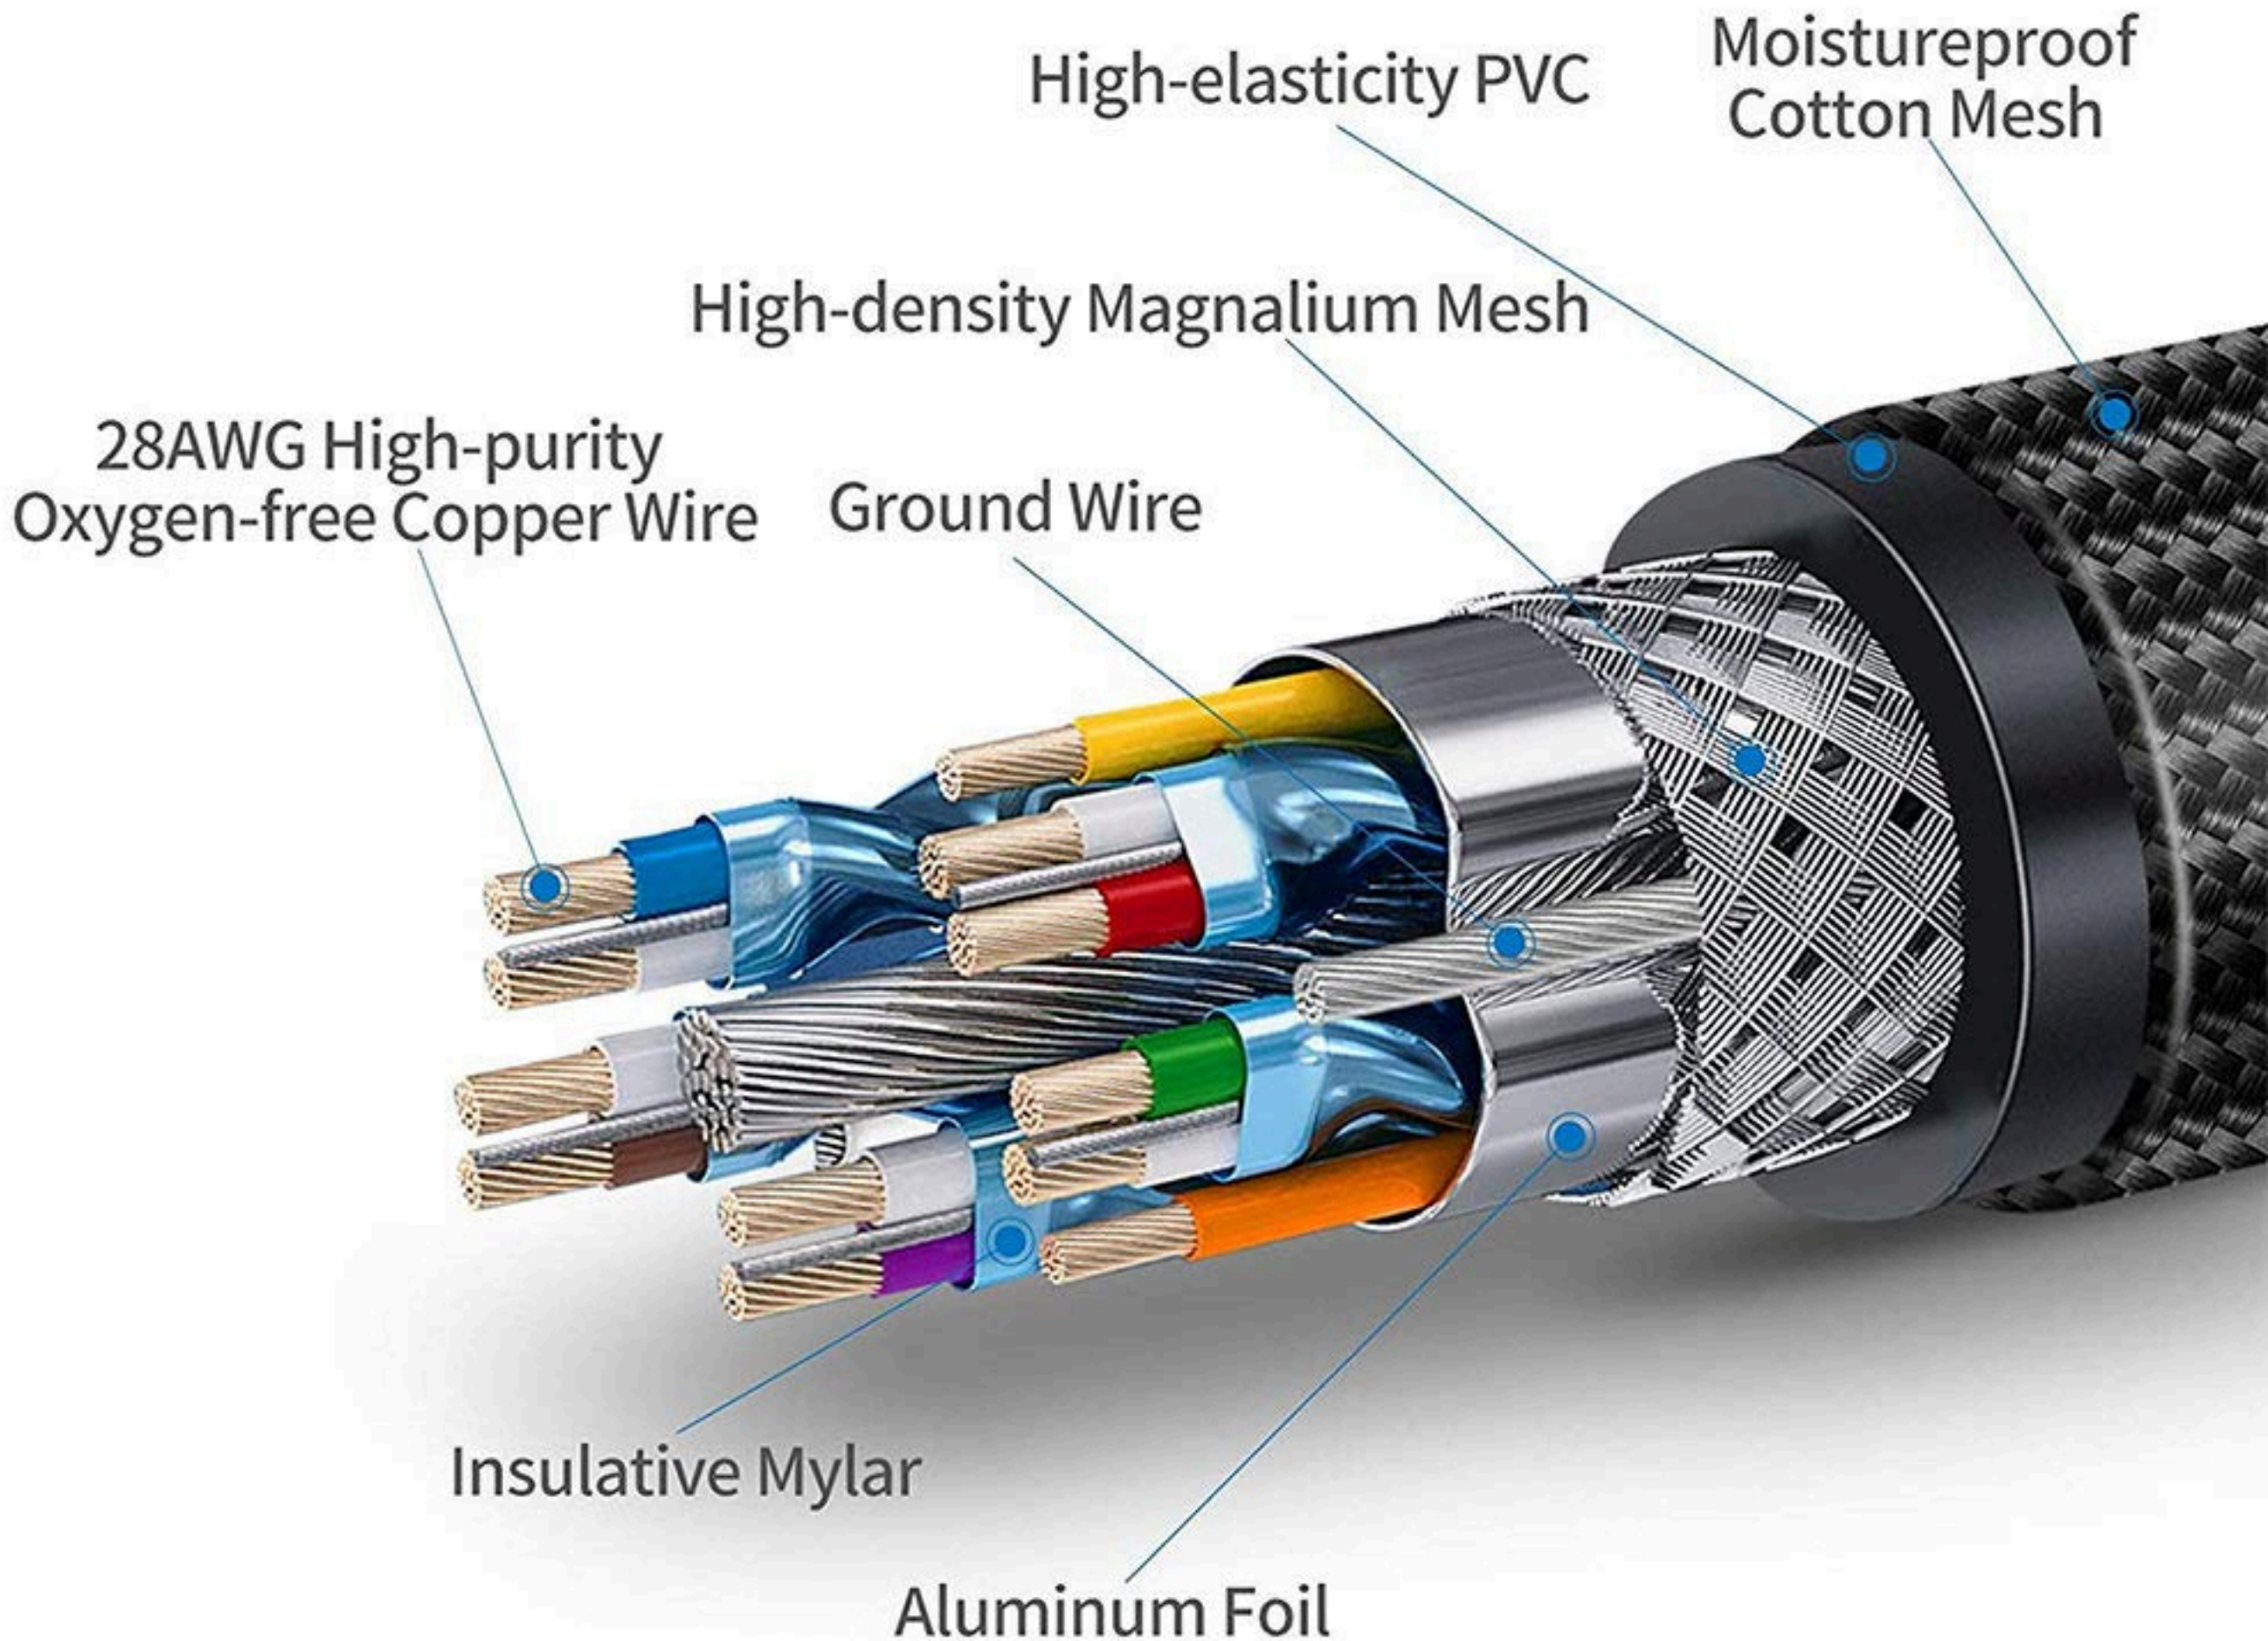

V 2.1

Bandwidth Up to 48Gbps
Quick Frame Transport

48Gbps

Multilayer Shielding

Stronger Anti-interference Ability & Efficient Transmission

Gold-plated Connector

Flexible &
Durable

Hard and Protective