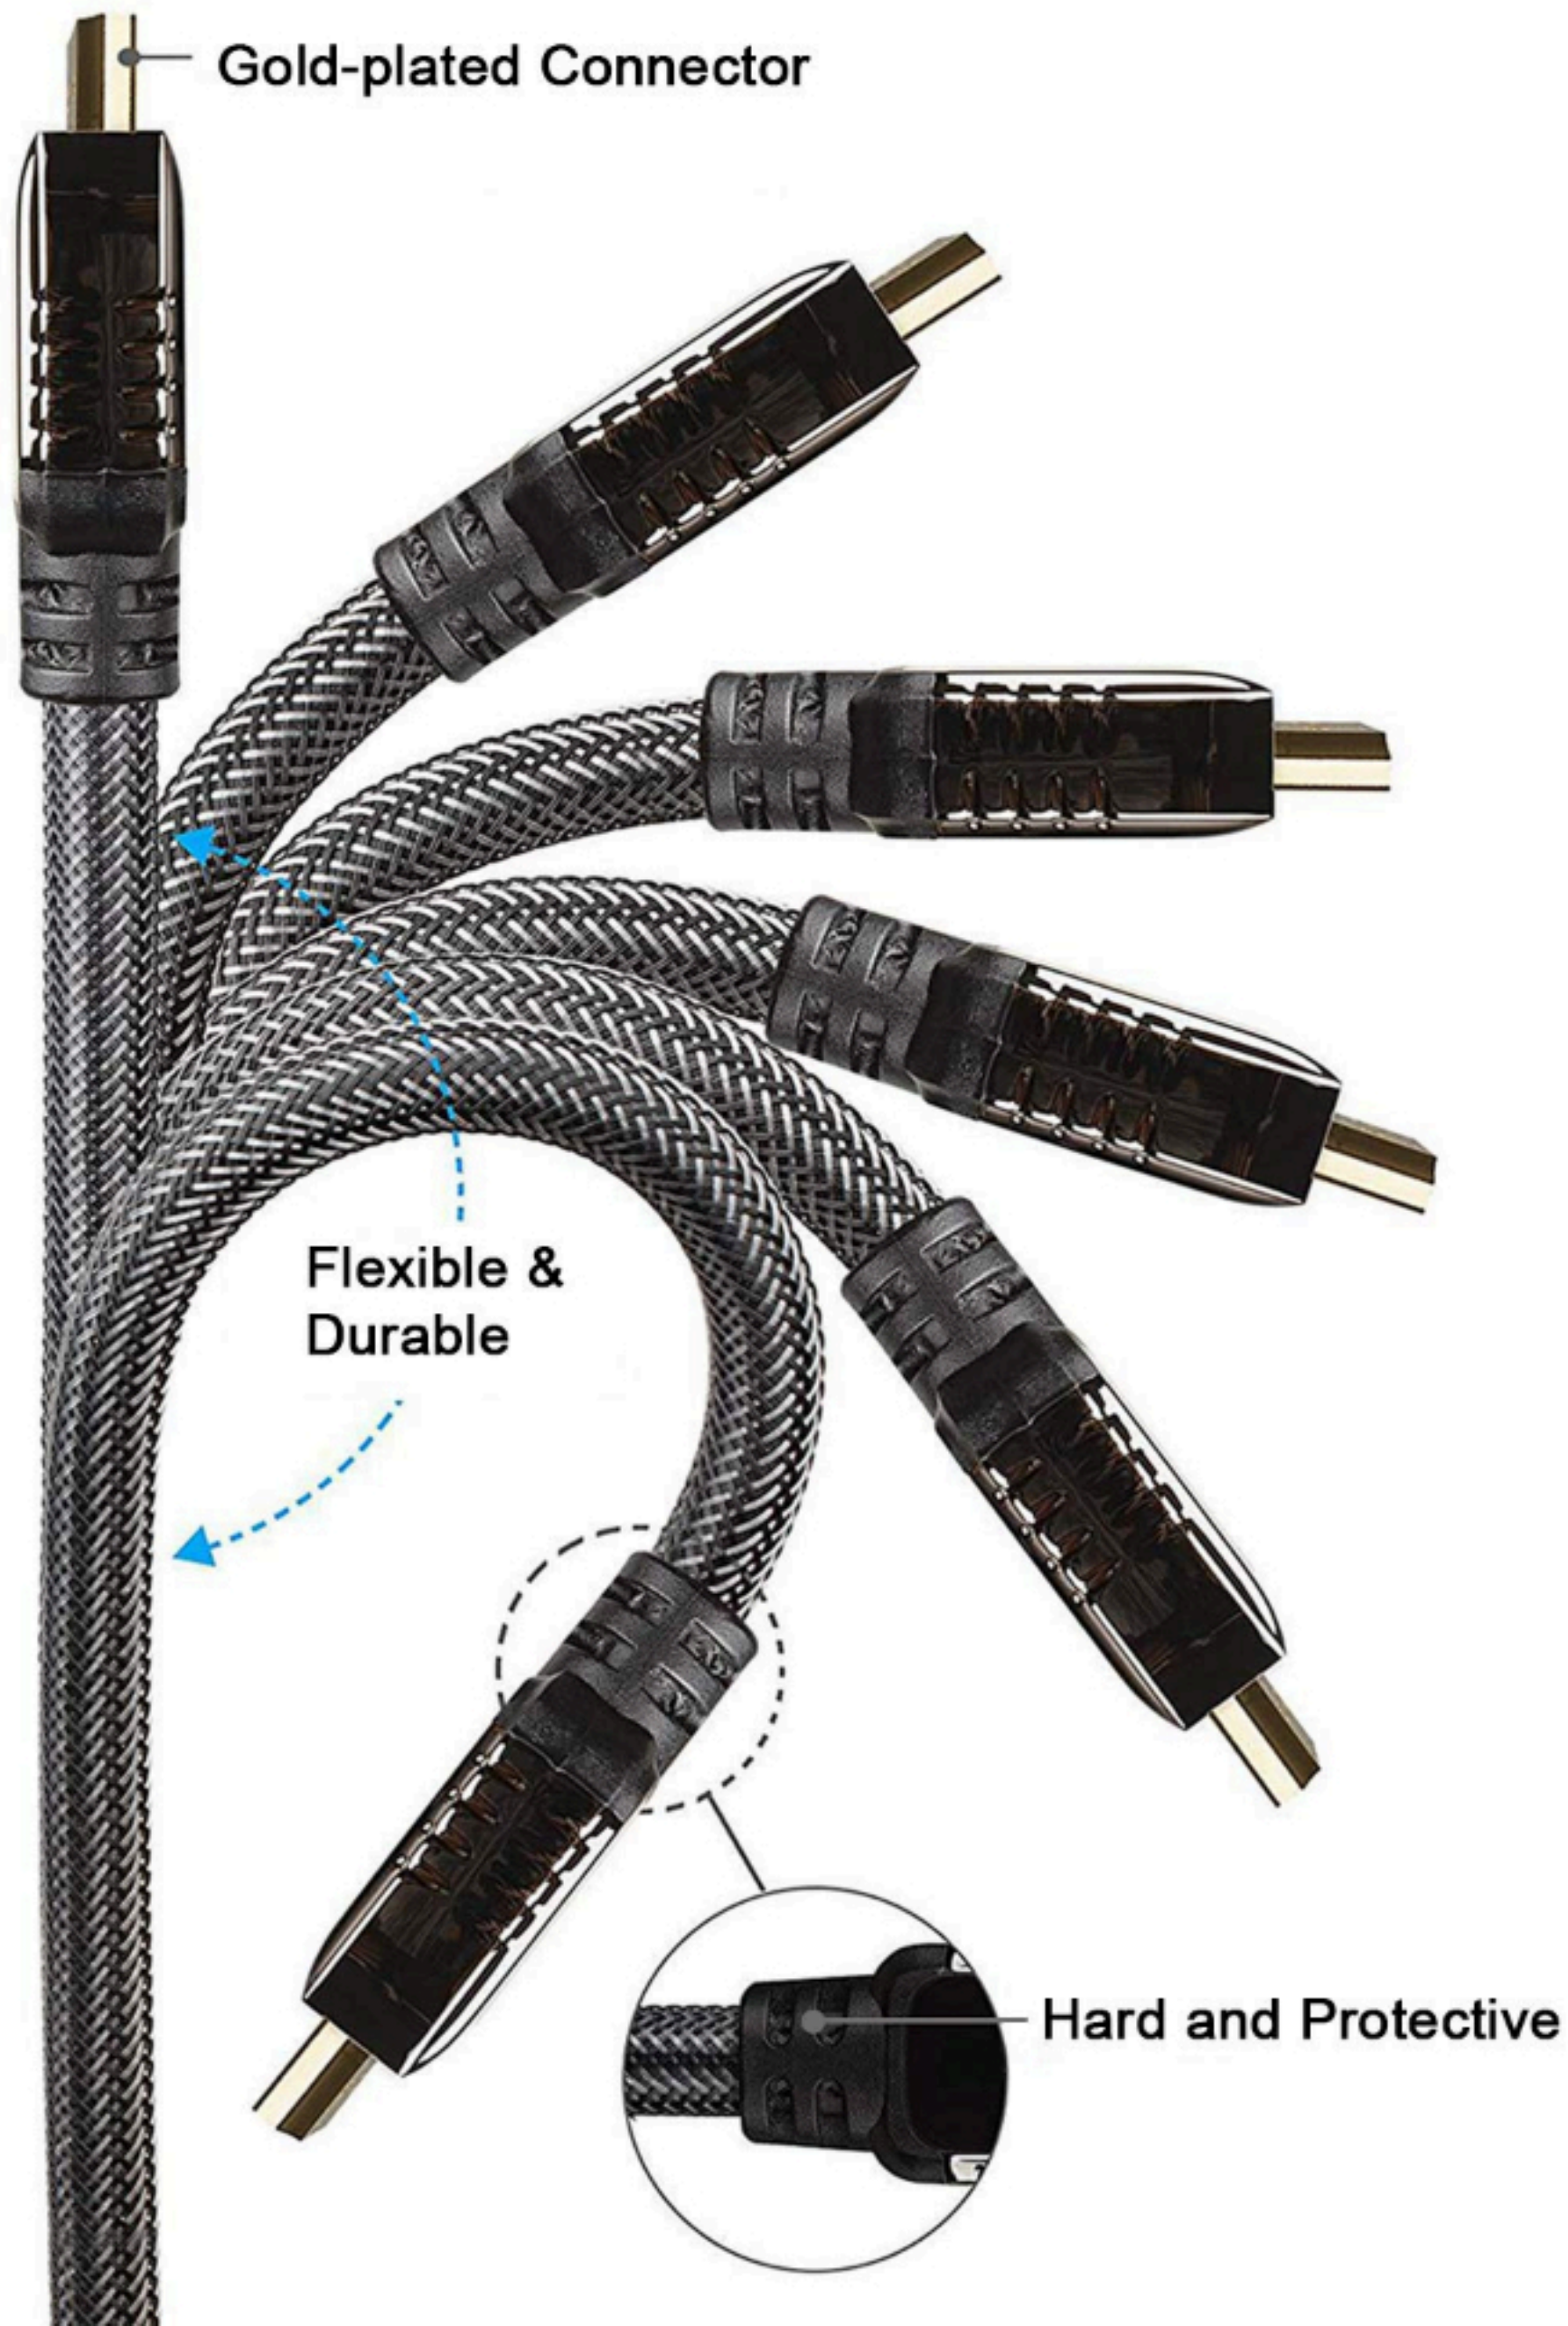

V 2.1

Bandwidth Up to 48Gbps
Quick Frame Transport

48Gbps

Multilayer Shielding

Stronger Anti-interference Ability & Efficient Transmission

Gold-plated Connector

Flexible &
Durable

Hard and Protective