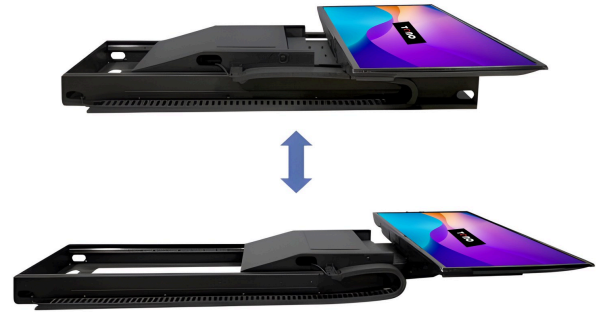

### FOR UP TO 55" TV

- TV Maximum Screen Size: 55"
- TV Maximum Height: 73 cm
- TV Maximum Width: 125 cm
- TV Maximum Depth: 9 cm
- Maximum Weight: 25 kgs

---

The Under Bed TV Lift in India is a very innovative and unique mechanism. It stores a flat LED TV under a bed. With compact and sleek designing, the Under Bed TV Lift is an alternative to traditional TV lifts. It adds an element of pop to your room. This impressive mechanism is an advanced addition to the dimensions of interior designing.

## TECHNICAL SPECIFICATIONS

- Under Bed TV Lift is an innovative mechanism that stores flat LED TVs under beds
- Supports TVs from 32 to 55 inches, with a weight capacity of up to 25 kg
- Features a silent and durable motor, ideal for residential installation
- Operated conveniently through a remote control
- Provides clean look with inbuilt cable management for hidden wires
- Adds style and saves space, complementing modern interiors
- Easy to operate and compatible with a wide range of flat LED TVs