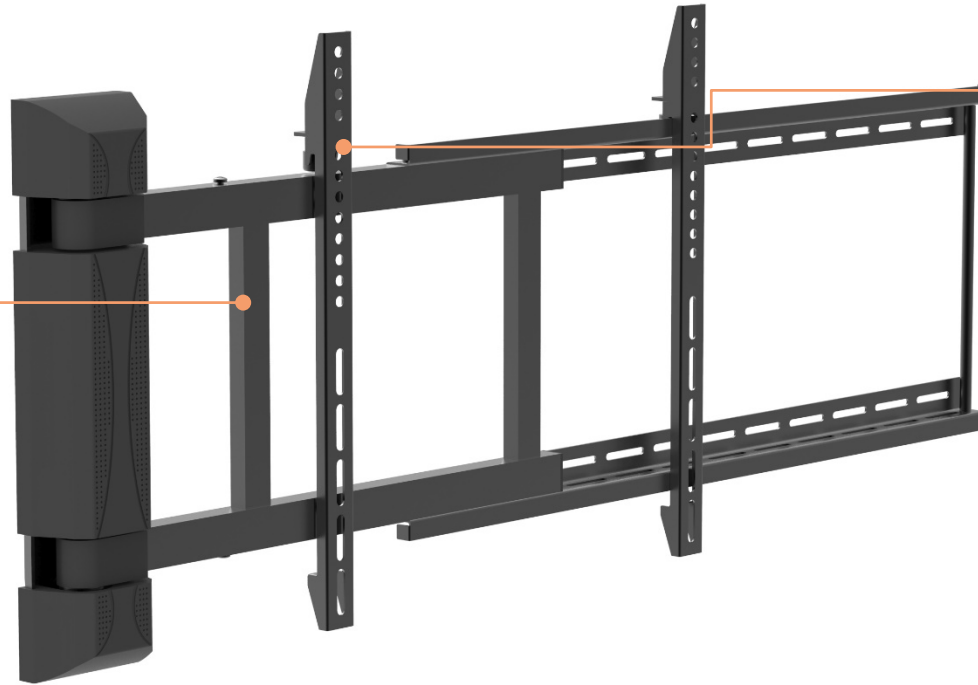

FIND THE PERFECT
VIEWING ANGLE

MOTORIZED
TV WALL MOUNT

RWM 77

designed for today

Turn Your TV with touch of a button

motorisedmount

1. Wall mount that turns at a touch of a button
2. Immersive viewing experience from anywhere in the room
3. Automation friendly
4. Suitable for TV's ranging 65" - 77"

Remote operation (90 ° rotation)

Multiple spaces, one TV

TV watching experience

Can Sync with Existing TV Remote

Get the best view from anywhere in the room

designed for today