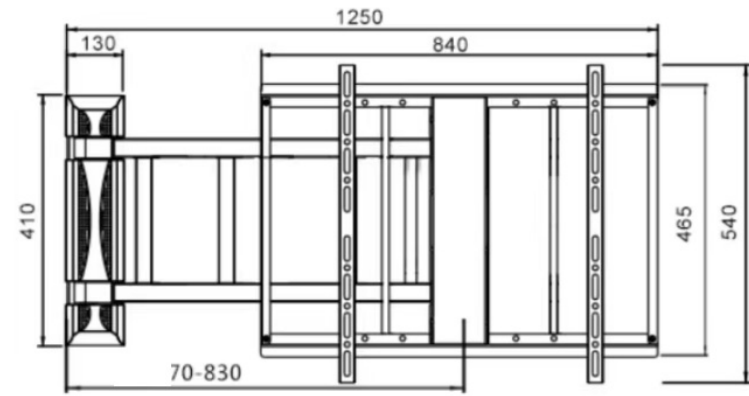

Remote operation (90 ° rotation)

Multiple spaces, one TV

TV watching experience

Can Sync with Existing TV Remote

Get the best view from anywhere in the room

designed for today