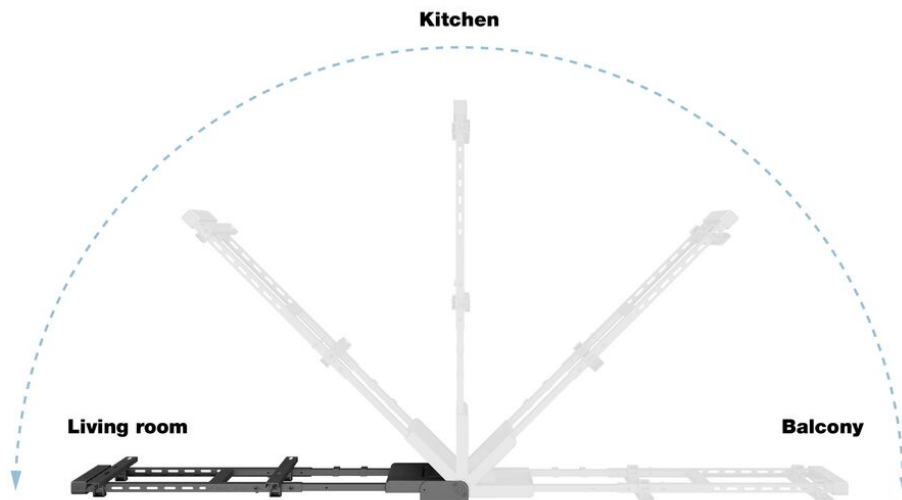

FIND THE PERFECT
VIEWING ANGLE

MOTORIZED
TV WALL MOUNT

RWM 77

designed for today

Turn Your TV with touch of a button

motorisedmount

1. Wall mount that turns at a touch of a button
2. Immersive viewing experience from anywhere in the room
3. Automation friendly
4. Suitable for TV's ranging 65" - 77"

Remote operation (90 ° rotation)

Multiple spaces, one TV

TV watching experience

Can Sync with Existing TV Remote

Get the best view from anywhere in the room

designed for today