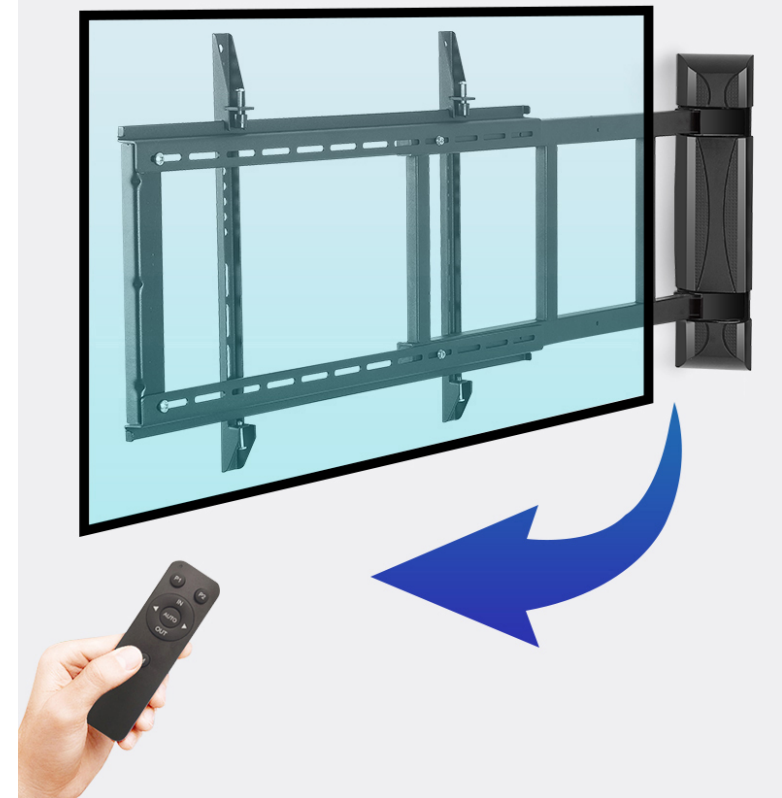

FIND THE PERFECT
VIEWING ANGLE

MOTORIZED
TV WALL MOUNT

RWM 77

designed for today

Turn Your TV with touch of a button

motorisedmount

1. Wall mount that turns at a touch of a button
2. Immersive viewing experience from anywhere in the room
3. Automation friendly
4. Suitable for TV's ranging 65" - 77"

Remote operation (90 ° rotation)

Multiple spaces, one TV

TV watching experience

Can Sync with Existing TV Remote

Get the best view from anywhere in the room

designed for today