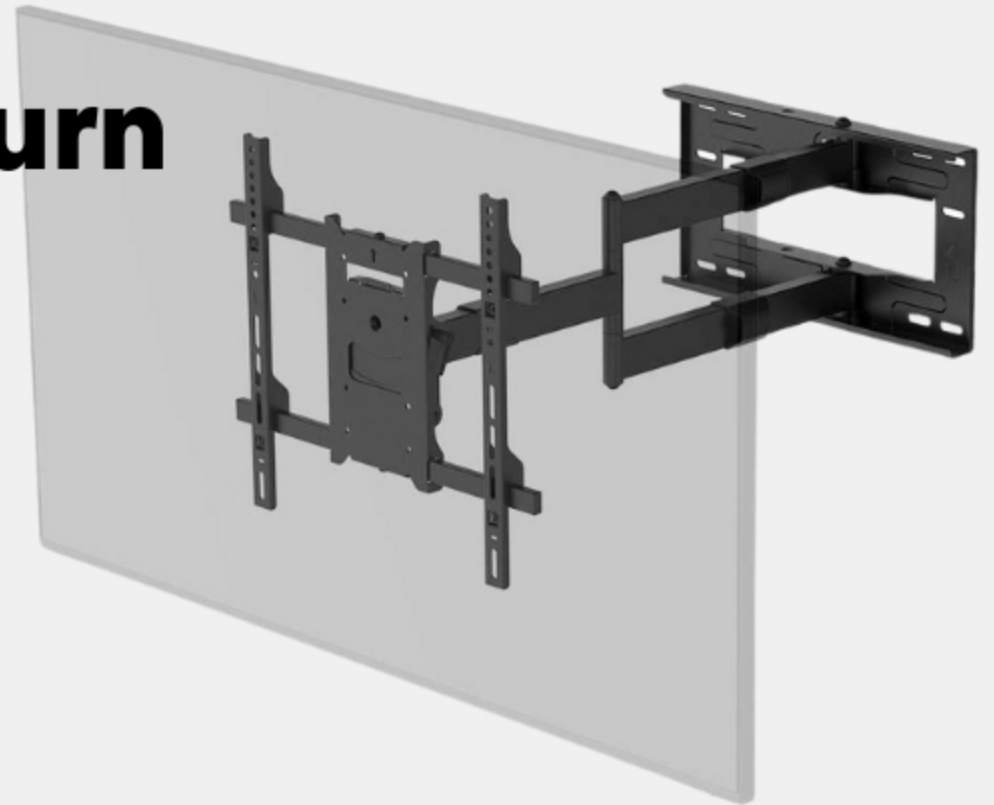

designed for today

Get Full 180° Turn For upto 75"

Ideal for OLED Televisions

Suitable for Televisions from 42-77"

Weight Capacity of 45 kgs

LPC 501

MRP - Rs. 12,500

WWW.TONOSYSTEMS.COM

Long Arm TV Wall Mount

180° Full Motion Viewing Angle

90°
Swivel

90°
Swivel

Corner TV Wall Mount

Watching TV from room to room

TV SIZE 42-77"

VESA

200mmx100mm-
600mmx400mm

MAX 100 LBS

Level +3°/-3°