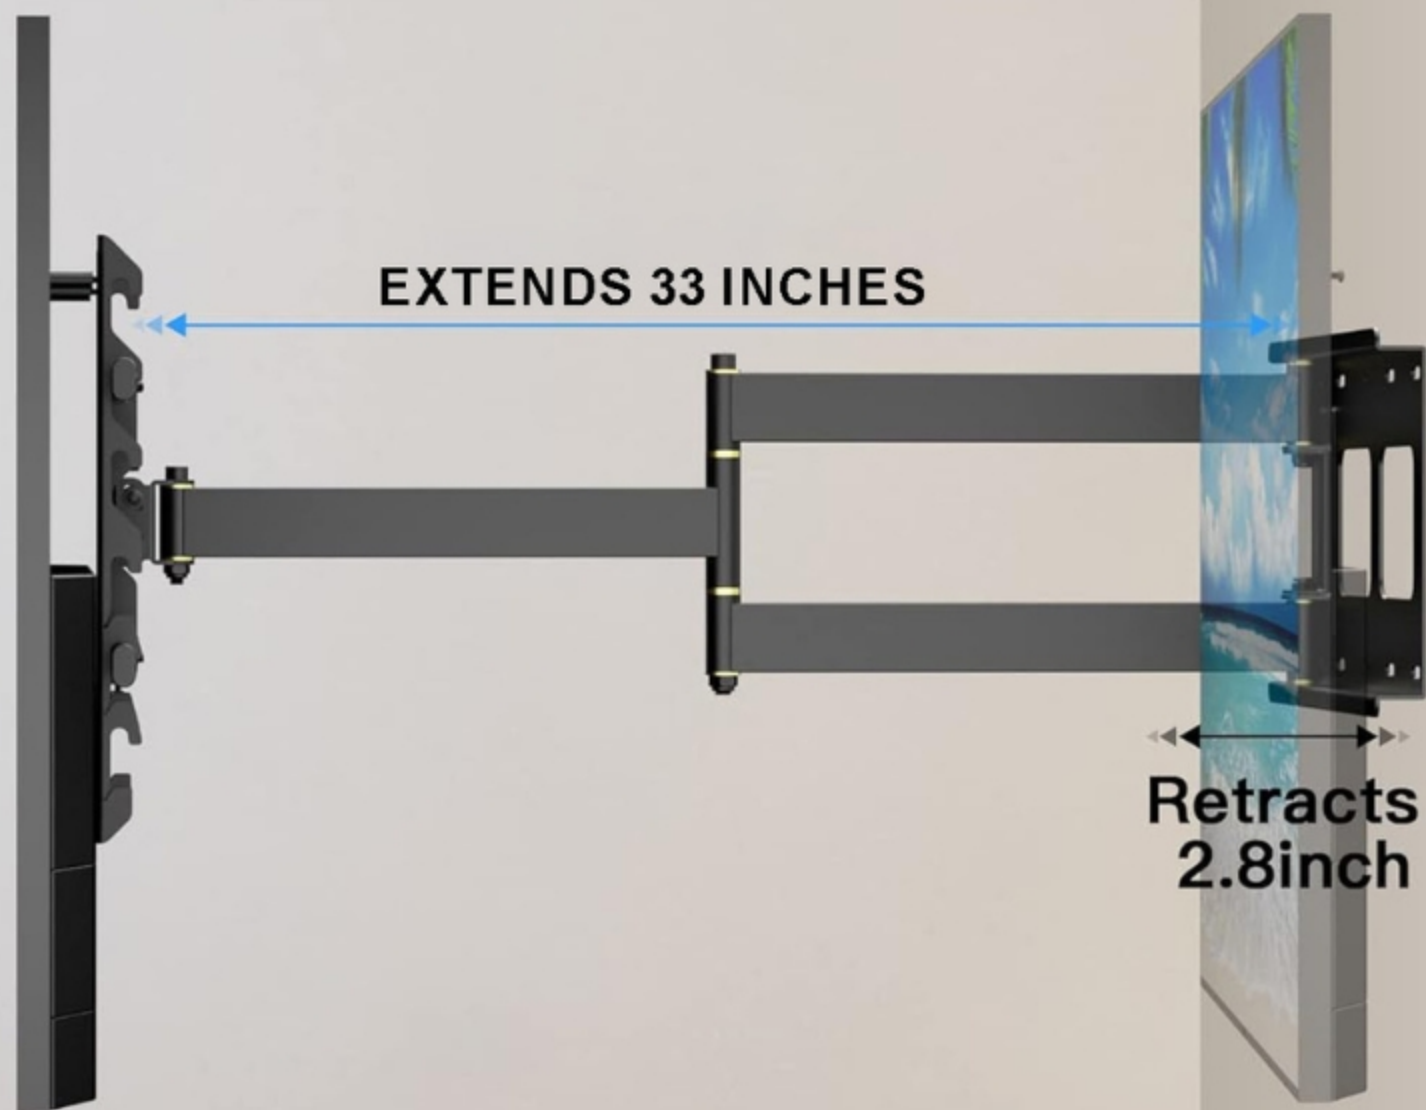

designed for today

Get Full 180° Turn For upto 75"

Ideal for OLED Televisions

Suitable for Televisions from 42-77"

Weight Capacity of 45 kgs

LPC 501

MRP - Rs. 12,500

WWW.TONOSYSTEMS.COM

Long Arm TV Wall Mount

180° Full Motion Viewing Angle

90°
Swivel

90°
Swivel

Corner TV Wall Mount

Watching TV from room to room

TV SIZE 42-77"

VESA

200mmx100mm-
600mmx400mm

MAX 100 LBS

Level +3°/-3°